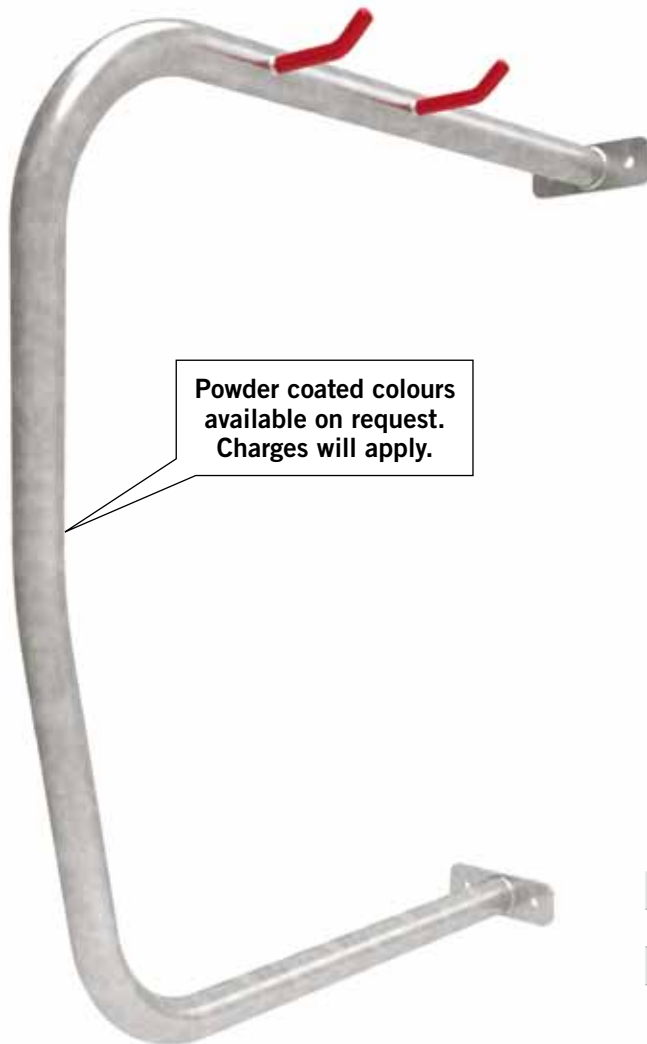

KELRYAN

Bike Rack – Style 4 Galvanised Steel Wall Mounted

A sturdy mild steel and hot dip galvanised bike rack designed to be wall mounted to accommodate 1 full size bicycle with the ability to lock one wheel and the frame for total security. The bike is suspended on plastic coated prongs to protect the rims from possible damage. Can be used indoors or out. While galvanised is the standard finish, powder coating is also available on request.

Quality Product

Locking points

| PART No. | DESCRIPTION |
|----------|---|
| BR4G-WM | Bike rail – Style 4 wall mounted (3.8kgs) – Galvanised |
| BR4P-WM | Bike rail – Style 4 wall mounted (3.8kgs) – Powder coated |